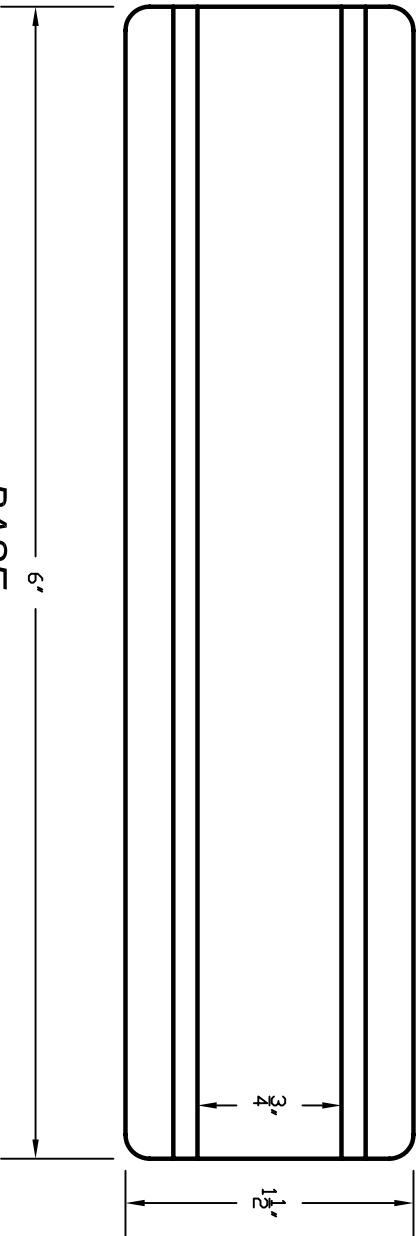

SIDES

LID

END BLOCKS

BASE

6" BOX CALL
DOUBLE SIDED
www.CustomSawing.com 03-10-03